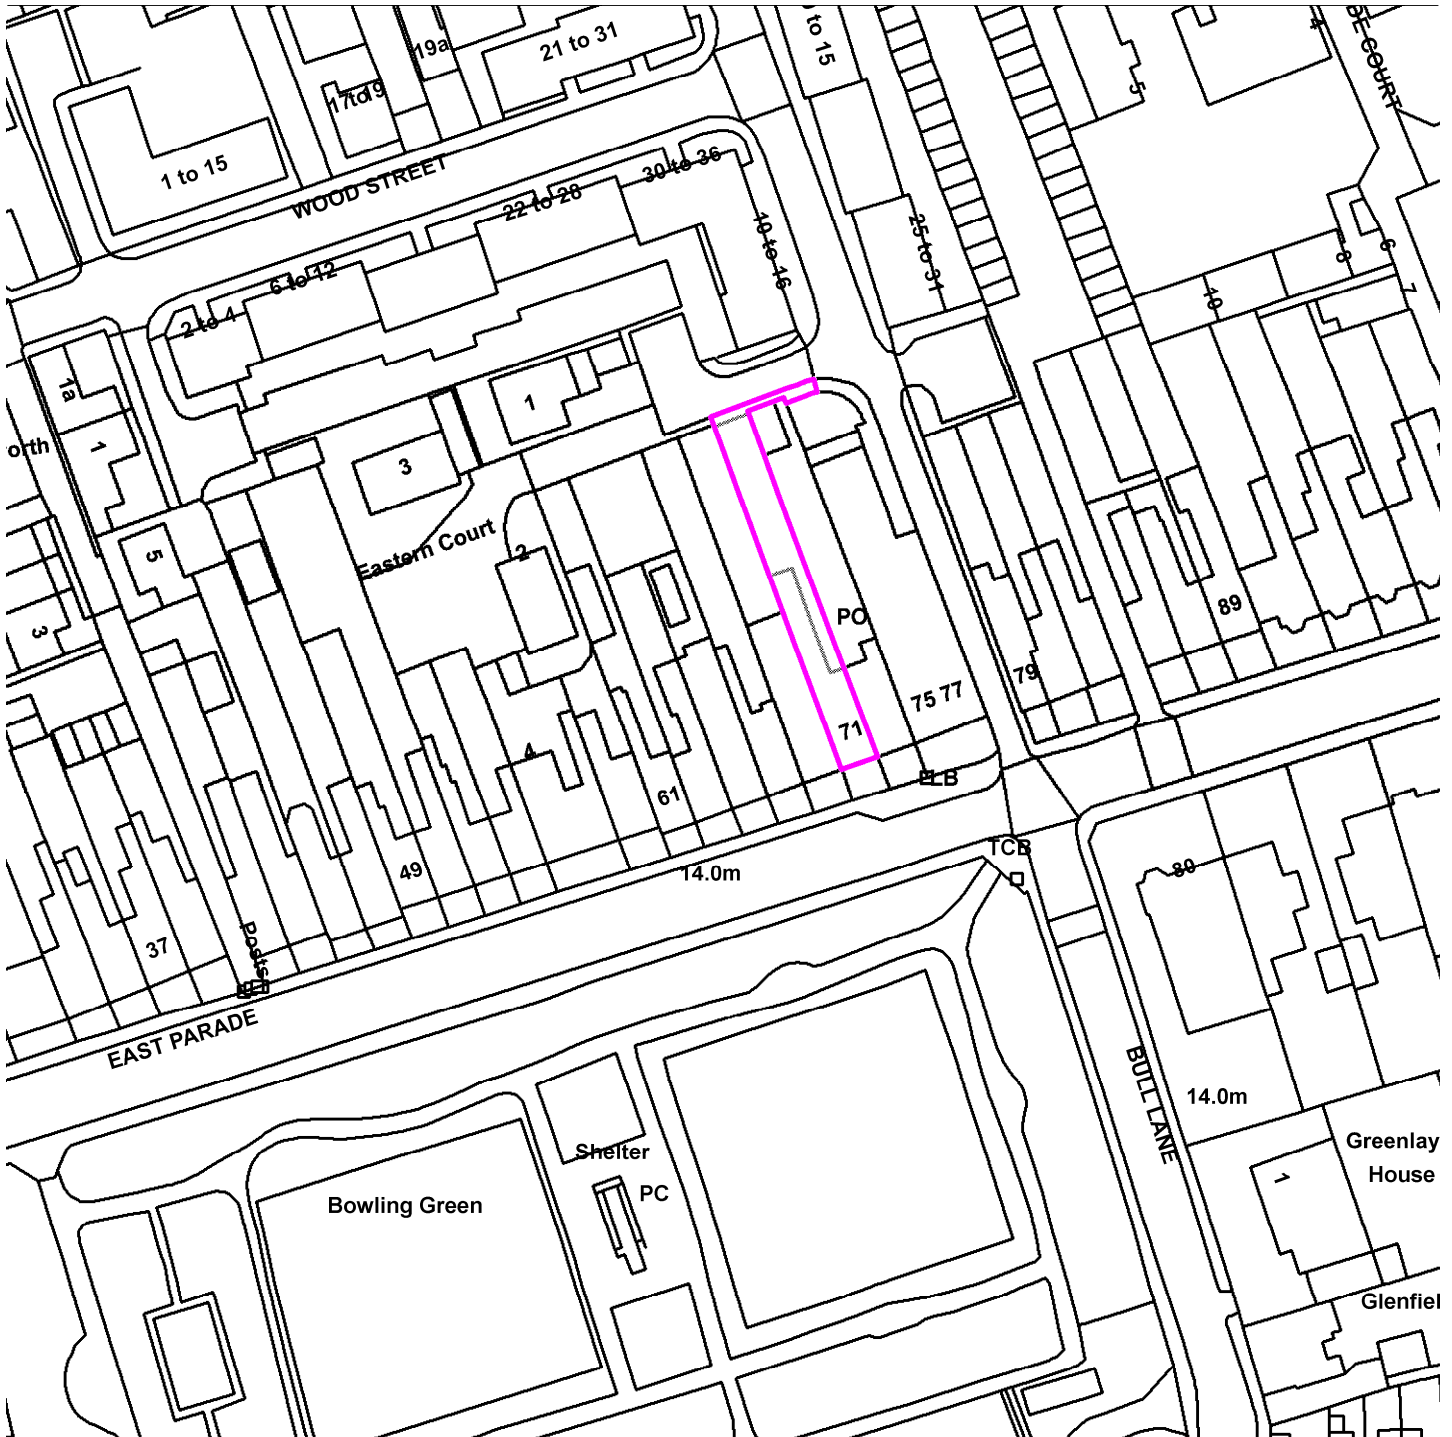

Wall To Wall Ltd, 71 East Parade

18/00933/FUL

Scale : 1:987

Reproduced from the Ordnance Survey map with the permission of the Controller of Her Majesty's Stationery Office © Crown Copyright 2000.

Unauthorised reproduction infringes Crown Copyright and may lead to prosecution or civil proceedings.

Organisation	Not Set
Department	Not Set
Comments	Site Plan
Date	30 July 2018
SLA Number	Not Set